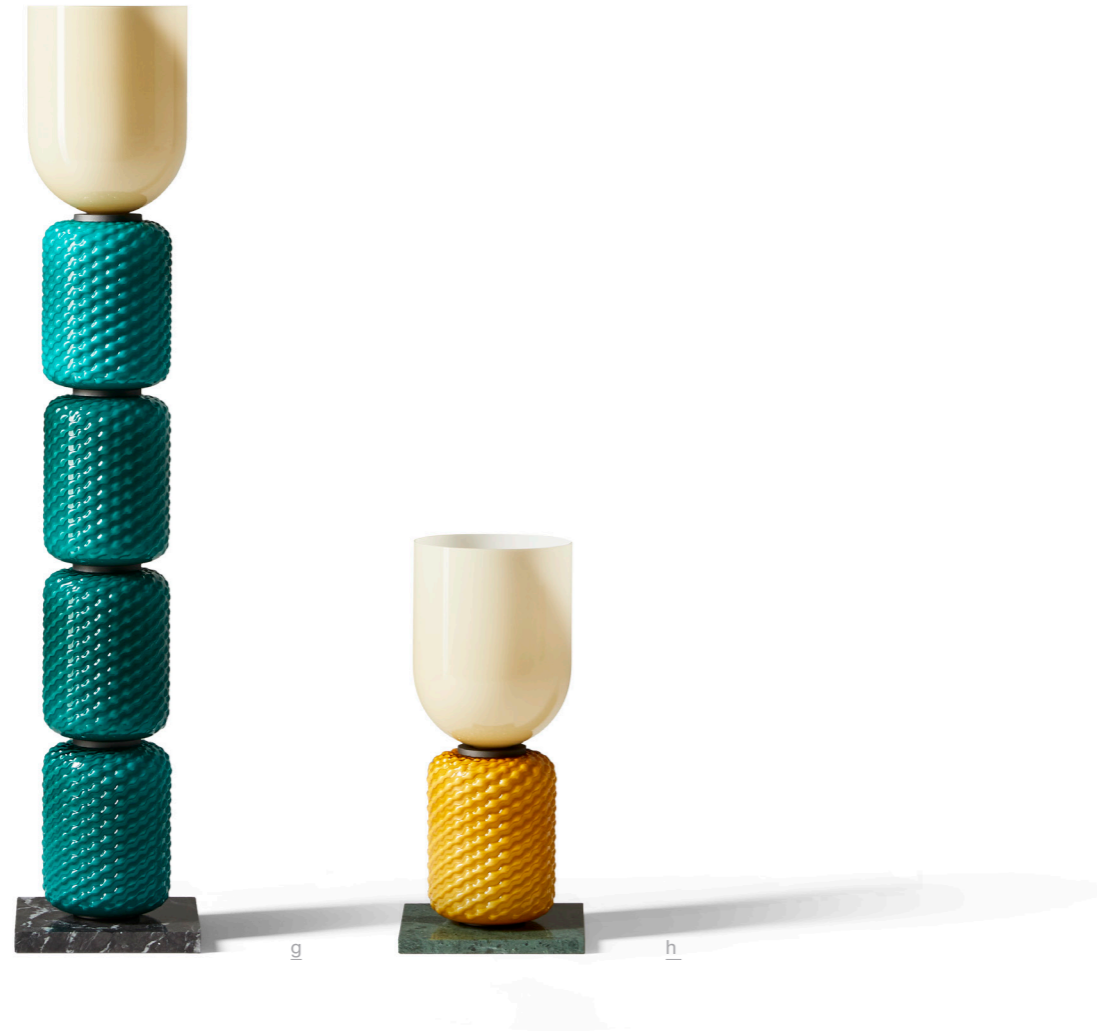

ENG

Bollicosa continues the glass tradition with a classic blown-glass sphere, in which the characteristic surface is emphasized by the bubbles of the artisan's blow. The effect in fact resembles a fossil stone, where the air bubbles imprinted in it give a rough and matte effect, transforming the glass from transparent to tactile.

ENG

Constellation and Starburst expand the possibilities of using Bollicosa lamp diffusers with new solutions, inspired by the astral bodies that illuminate the universe.

A circular ceiling chandelier, Constellation, is a single diameter of 112 cm. The a linear one, Starburst, is 120 cm long. Both with black painted structures, are available with a white etched and white marbled glass finish.

Constellation ist ein kreisförmiger Deckenleuchter, der mit einem einzigen Durchmesser von 112 cm verfügbar ist, Starburst hingegen ist ein linearer Leuchter mit 120 cm Länge. Beide weisen eine schwarz lackierte Struktur auf und sind mit Gläsern mit weiß geätzt und weiß marmorisiertem Finish erhältlich.

FICUPALA

ITA

Ficupala si distingue per il suo stile eclettico tra il postmoderno e l'art déco, richiamando le forme organiche del regno vegetale. Una lampada da tavolo e da terra caratterizzata da un'altezza di 138 o 59 cm, una base in pregiato marmo Marquinia, un diffusore e un corpo in vetro soffiato disponibili in diverse colorazioni.